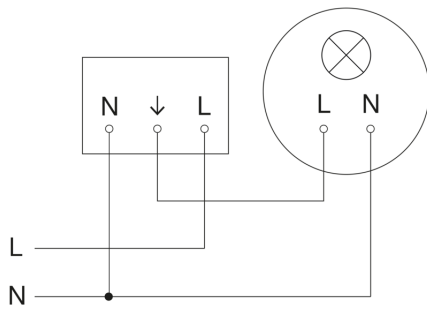

Motion and Presence Detector - Professional Line

IS 3360

V3 KNX - in-ceiling installation, rd. white

EAN 4007841 079666

Article number 079666

IS 3360

V3 KNX - in-ceiling installation, rd. white

EAN 4007841 079666

Article number 079666

Master circuit diagram

Master/slave interconnection circuit diagram